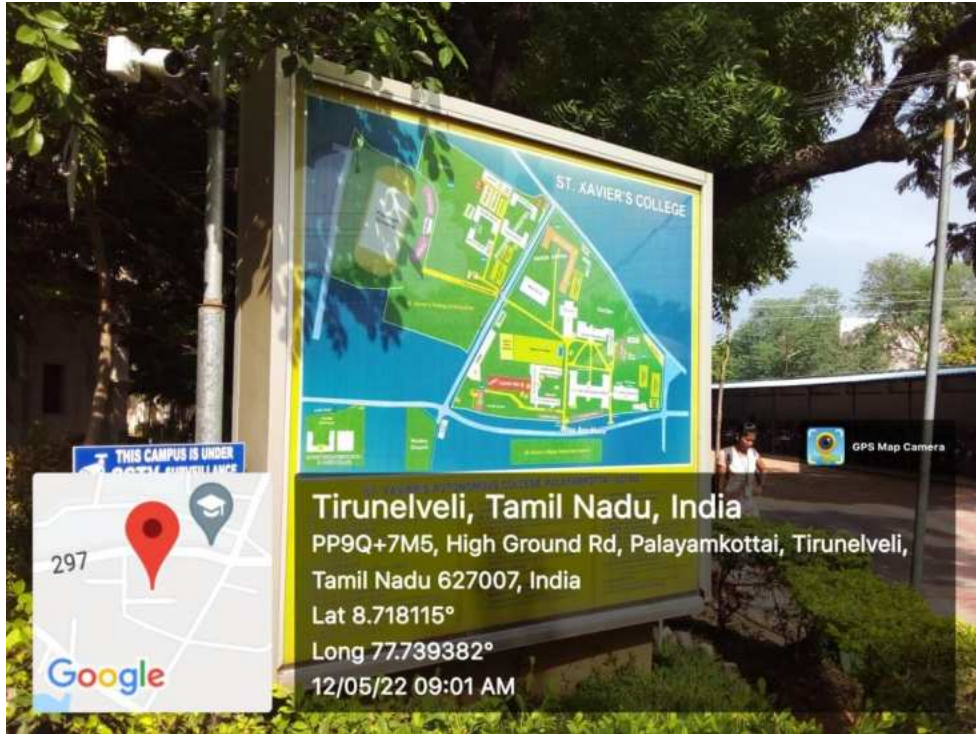

Signage including tactile path lights, display boards and signposts